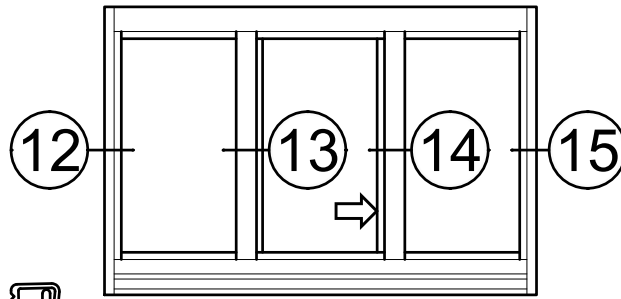

3410 Series 4" Thermal Fixed & Horizontal Sliding Windows

Product Details - Single Slider - oXo Window

Note: Multiple configurations of this window system are available. Refer to the WINCO website for additional options or contact your local WINCO Sales Representative for information.

WINCO RESERVES THE RIGHT TO MODIFY OR CHANGE INFORMATION WITHIN THIS BOOK WHEN DEEMED NECESSARY FOR PRODUCT IMPROVEMENT