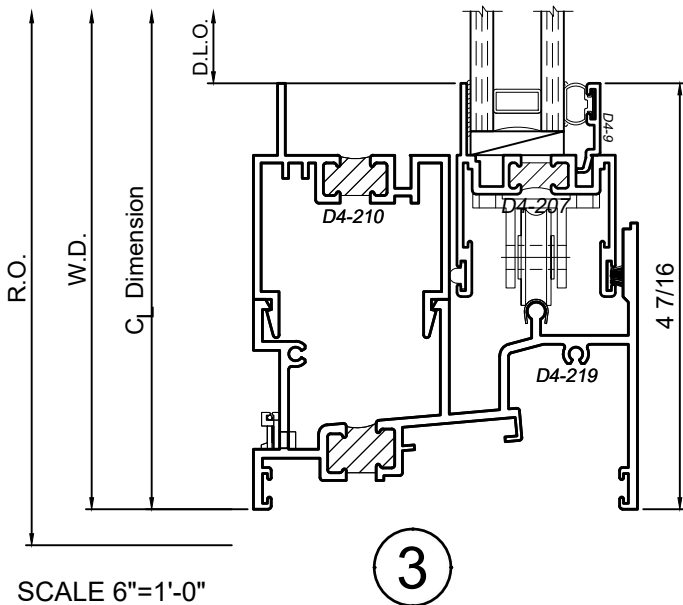

3410 Series 4" Thermal Fixed & Horizontal Sliding Windows

Product Details - Sliding Window Head and Sill Details

Note: Multiple configurations of this window system are available. Refer to the WINCO website for additional options or contact your local WINCO Sales Representative for information.

oXo Slider

SCALE 6"=1'-0"

WINCO RESERVES THE RIGHT TO MODIFY OR CHANGE INFORMATION WITHIN THIS BOOK WHEN DEEMED NECESSARY FOR PRODUCT IMPROVEMENT

© WINCO WINDOW COMPANY, INC. 2021

3410 Series 4" Thermal Fixed & Horizontal Sliding Windows

12

15

SCALE 6"=1'-0"