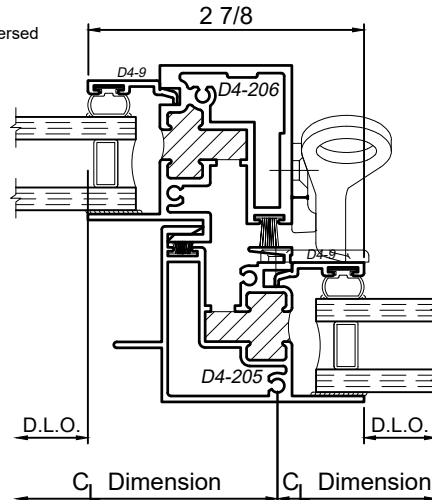

Product Details - Single Slider - oXo Window

Note: Multiple configurations of this window system are available. Refer to the WINCO website for additional options or contact your local WINCO Sales Representative for information.

WINCO RESERVES THE RIGHT TO MODIFY OR CHANGE INFORMATION WITHIN THIS BOOK WHEN DEEMED NECESSARY FOR PRODUCT IMPROVEMENT

oXo Slider
Operation to Left shown
Operation to Right Details 13 + 14 reversed

13

14

12

15

SCALE 6"=1'-0"