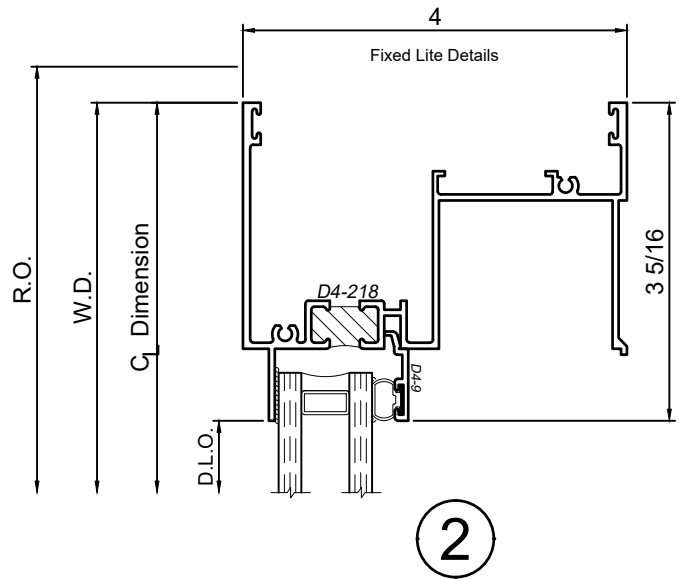

3410 Series 4" Thermal Fixed & Horizontal Sliding Windows

Product Details - Sliding Window Head and Sill Details

Note: Multiple configurations of this window system are available. Refer to the WINCO website for additional options or contact your local WINCO Sales Representative for information.

oXo Slider

SCALE 6"=1'-0"

WINCO RESERVES THE RIGHT TO MODIFY OR CHANGE INFORMATION WITHIN THIS BOOK WHEN DEEMED NECESSARY FOR PRODUCT IMPROVEMENT

© WINCO WINDOW COMPANY, INC. 2021

3410 Series 4" Thermal Fixed & Horizontal Sliding Windows

12

15

SCALE 6"=1'-0"