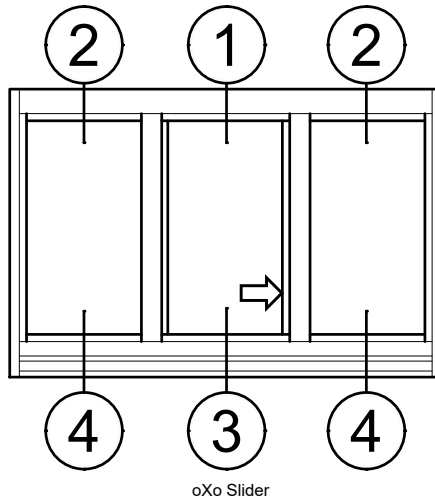

3410 Series 4" Thermal Fixed & Horizontal Sliding Windows

Product Details - Sliding Window Head and Sill Details

Note: Multiple configurations of this window system are available. Refer to the WINCO website for additional options or contact your local WINCO Sales Representative for information.

12

15

SCALE 6"=1'-0"