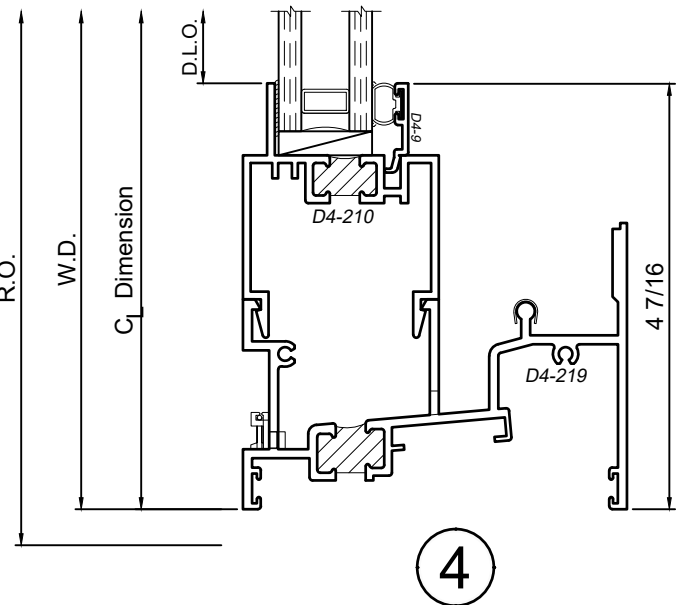

3410 Series 4" Thermal Fixed & Horizontal Sliding Windows

Product Details - Sliding Window Head and Sill Details

Note: Multiple configurations of this window system are available. Refer to the WINCO website for additional options or contact your local WINCO Sales Representative for information.

oXo Slider

SCALE 6"=1'-0"

WINCO RESERVES THE RIGHT TO MODIFY OR CHANGE INFORMATION WITHIN THIS BOOK WHEN DEEMED NECESSARY FOR PRODUCT IMPROVEMENT

© WINCO WINDOW COMPANY, INC. 2021

3410 Series 4" Thermal Fixed & Horizontal Sliding Windows

12

15

SCALE 6"=1'-0"