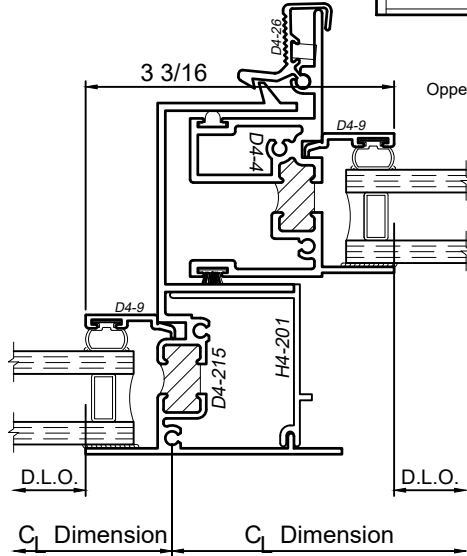

3410 Series 4" Thermal Fixed & Horizontal Sliding Windows

Product Details - Sliding Window Head and Sill Details

Note: Multiple configurations of this window system are available. Refer to the WINCO website for additional options or contact your local WINCO Sales Representative for information.

oXo Slider

SCALE 6"=1'-0"

WINCO RESERVES THE RIGHT TO MODIFY OR CHANGE INFORMATION WITHIN THIS BOOK WHEN DEEMED NECESSARY FOR PRODUCT IMPROVEMENT

© WINCO WINDOW COMPANY, INC. 2021

3410 Series 4" Thermal Fixed & Horizontal Sliding Windows

WINCO RESERVES THE RIGHT TO MODIFY OR CHANGE INFORMATION WITHIN THIS BOOK WHEN DEEMED NECESSARY FOR PRODUCT IMPROVEMENT

oXo Slider
Operation to Left shown
Operation to Right Details 13 + 14 reversed

13

14

12

15

SCALE 6"=1'-0"