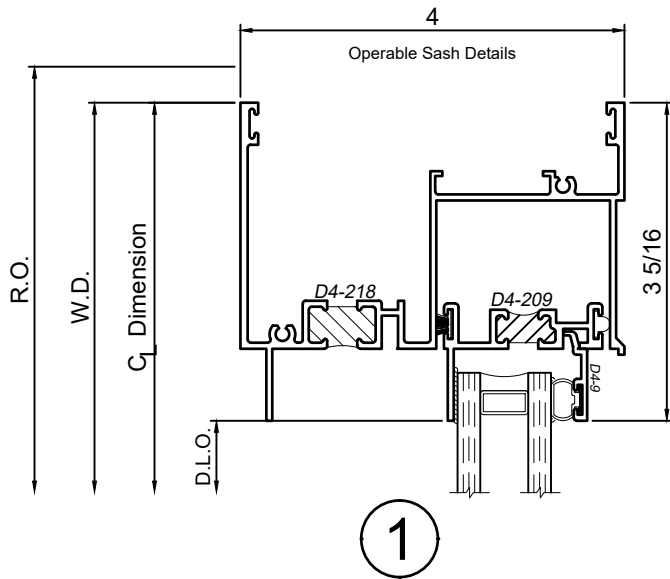

SCALE 6"=1'-0"

WINCO RESERVES THE RIGHT TO MODIFY OR CHANGE INFORMATION WITHIN THIS BOOK WHEN DEEMED NECESSARY FOR PRODUCT IMPROVEMENT

© WINCO WINDOW COMPANY, INC. 2021