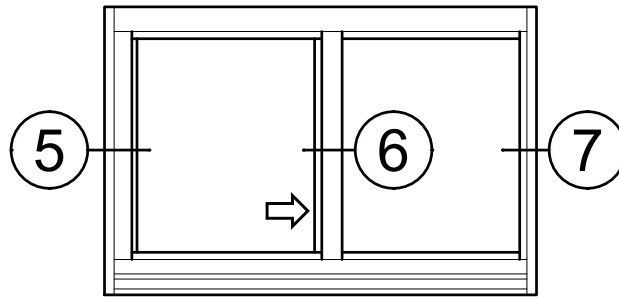

3410 Series 4" Thermal Fixed & Horizontal Sliding Windows

Product Details - Xo / oX Slider

Note: Multiple configurations of this window system are available. Refer to the WINCO website for additional options or contact your local WINCO Sales Representative for information.

WINCO RESERVES THE RIGHT TO MODIFY OR CHANGE INFORMATION WITHIN THIS BOOK WHEN DEEMED NECESSARY FOR PRODUCT IMPROVEMENT

Xo Slider shown
oX Opposite Hand