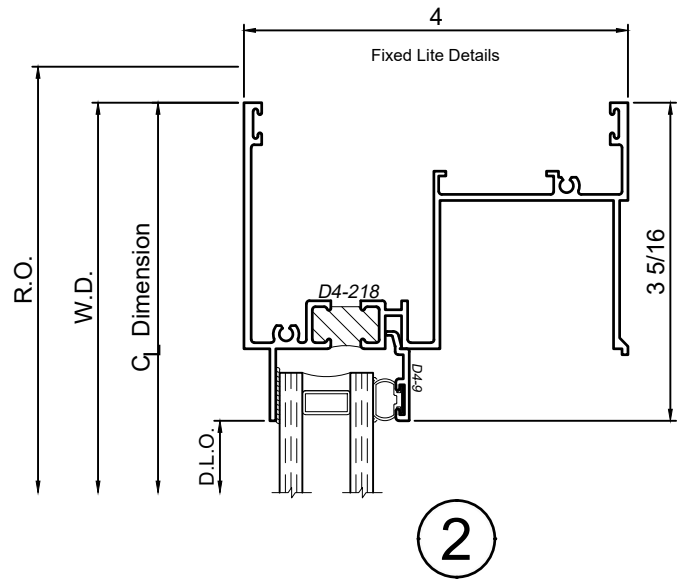

3410 Series 4" Thermal Fixed & Horizontal Sliding Windows

Product Details - Sliding Window Head and Sill Details

Note: Multiple configurations of this window system are available. Refer to the WINCO website for additional options or contact your local WINCO Sales Representative for information.

Xo Slider shown
oX Opposite Hand

SCALE 6"=1'-0"

WINCO RESERVES THE RIGHT TO MODIFY OR CHANGE INFORMATION WITHIN THIS BOOK WHEN DEEMED NECESSARY FOR PRODUCT IMPROVEMENT

© WINCO WINDOW COMPANY, INC. 2021

3410 Series 4" Thermal Fixed & Horizontal Sliding Windows