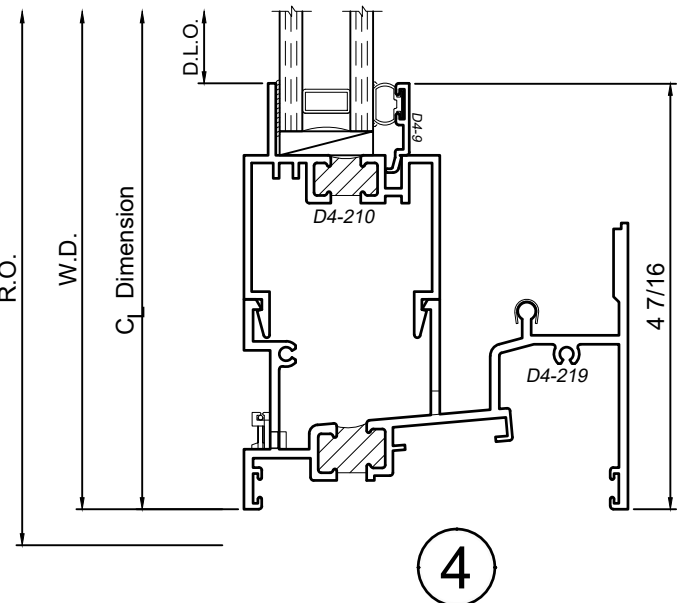

3410 Series 4" Thermal Fixed & Horizontal Sliding Windows

Product Details - Sliding Window Head and Sill Details

Note: Multiple configurations of this window system are available. Refer to the WINCO website for additional options or contact your local WINCO Sales Representative for information.

Xo Slider shown
oX Opposite Hand

SCALE 6"=1'-0"

WINCO RESERVES THE RIGHT TO MODIFY OR CHANGE INFORMATION WITHIN THIS BOOK WHEN DEEMED NECESSARY FOR PRODUCT IMPROVEMENT

© WINCO WINDOW COMPANY, INC. 2021

3410 Series 4" Thermal Fixed & Horizontal Sliding Windows

WINCO RESERVES THE RIGHT TO MODIFY OR CHANGE INFORMATION WITHIN THIS BOOK WHEN DEEMED NECESSARY FOR PRODUCT IMPROVEMENT

Xo Slider shown
oX Opposite Hand

© WINCO WINDOW COMPANY, INC. 2021

SCALE 6"=1'-0"