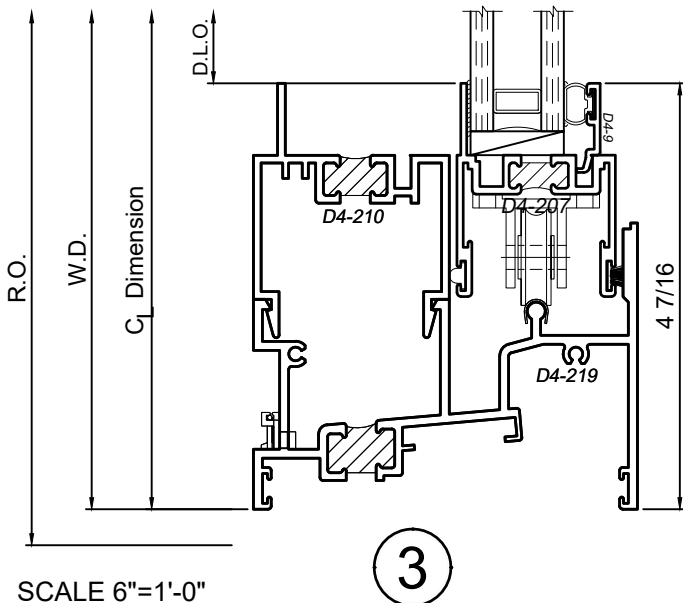

3410 Series 4" Thermal Fixed & Horizontal Sliding Windows

Product Details - Sliding Window Head and Sill Details

Note: Multiple configurations of this window system are available. Refer to the WINCO website for additional options or contact your local WINCO Sales Representative for information.

Xo Slider shown
oX Opposite Hand

SCALE 6"=1'-0"

WINCO RESERVES THE RIGHT TO MODIFY OR CHANGE INFORMATION WITHIN THIS BOOK WHEN DEEMED NECESSARY FOR PRODUCT IMPROVEMENT

© WINCO WINDOW COMPANY, INC. 2021

3410 Series 4" Thermal Fixed & Horizontal Sliding Windows

WINCO RESERVES THE RIGHT TO MODIFY OR CHANGE INFORMATION WITHIN THIS BOOK WHEN DEEMED NECESSARY FOR PRODUCT IMPROVEMENT

Xo Slider shown
oX Opposite Hand

© WINCO WINDOW COMPANY, INC. 2021

SCALE 6"=1'-0"