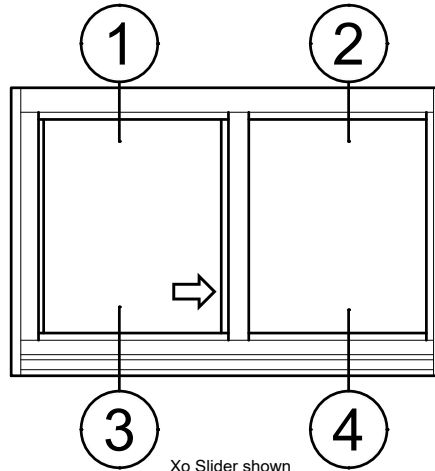

3410 Series 4" Thermal Fixed & Horizontal Sliding Windows

Product Details - Sliding Window Head and Sill Details

Note: Multiple configurations of this window system are available. Refer to the WINCO website for additional options or contact your local WINCO Sales Representative for information.

Xo Slider shown
oX Opposite Hand

SCALE 6"=1'-0"

WINCO RESERVES THE RIGHT TO MODIFY OR CHANGE INFORMATION WITHIN THIS BOOK WHEN DEEMED NECESSARY FOR PRODUCT IMPROVEMENT

© WINCO WINDOW COMPANY, INC. 2021

3410 Series 4" Thermal Fixed & Horizontal Sliding Windows