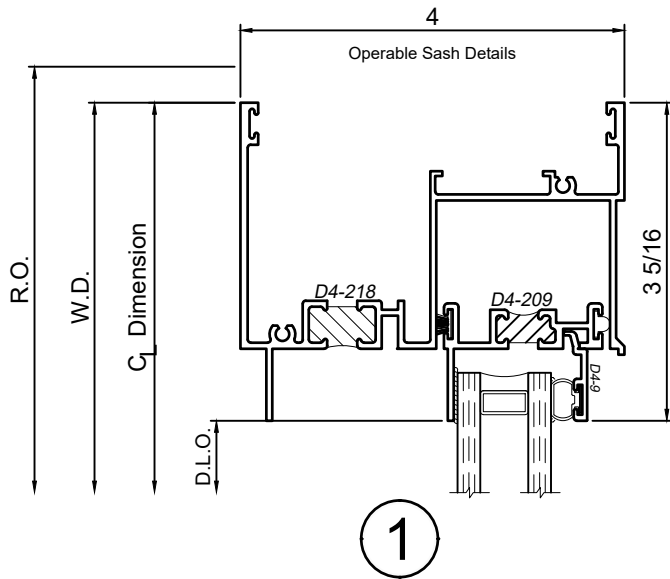

3410 Series 4" Thermal Fixed & Horizontal Sliding Windows

Product Details - Sliding Window Head and Sill Details

Note: Multiple configurations of this window system are available. Refer to the WINCO website for additional options or contact your local WINCO Sales Representative for information.

Xo Slider shown
oX Opposite Hand

SCALE 6"=1'-0"

WINCO RESERVES THE RIGHT TO MODIFY OR CHANGE INFORMATION WITHIN THIS BOOK WHEN DEEMED NECESSARY FOR PRODUCT IMPROVEMENT

© WINCO WINDOW COMPANY, INC. 2021

3410 Series 4" Thermal Fixed & Horizontal Sliding Windows