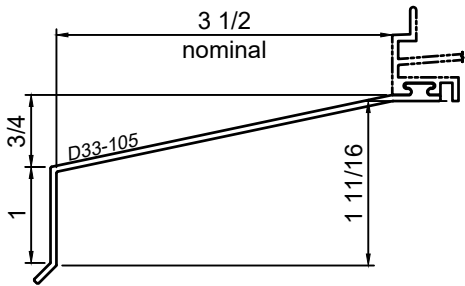

WINCO RESERVES THE RIGHT TO MODIFY OR CHANGE INFORMATION WITHIN THIS BOOK WHEN DEEMED NECESSARY FOR PRODUCT IMPROVEMENT

SCALE 6"=1'-0"

© WINCO WINDOW COMPANY, INC. 2022/23

Sill Extender Sections - All Windows

Product Details - Universal Sill Extensions

Note: Trim shown is a sampling of WINCO's offering. Not all shapes are held in stock and minimum quantity order may be required. Consult your local WINCO sales representative for other trims available. It is WINCO's recommendation to install all trim and materials per WINCO's installation instructions.

SCALE 6"=1'-0"

WINCO RESERVES THE RIGHT TO MODIFY OR CHANGE INFORMATION WITHIN THIS BOOK WHEN DEEMED NECESSARY FOR PRODUCT IMPROVEMENT

© WINCO WINDOW COMPANY, INC. 2022/23