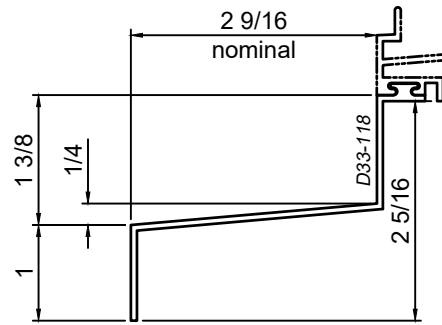

WINCO RESERVES THE RIGHT TO MODIFY OR CHANGE INFORMATION WITHIN THIS BOOK WHEN DEEMED NECESSARY FOR PRODUCT IMPROVEMENT

SCALE 6"=1'-0"

© WINCO WINDOW COMPANY, INC. 2022/23

Sill Extender Sections - All Windows

Product Details - Universal Sill Extensions

Note: Trim shown is a sampling of WINCO's offering. Not all shapes are held in stock and minimum quantity order may be required. Consult your local WINCO sales representative for other trims available. It is WINCO's recommendation to install all trim and materials per WINCO's installation instructions.

SCALE 6"=1'-0"

WINCO RESERVES THE RIGHT TO MODIFY OR CHANGE INFORMATION WITHIN THIS BOOK WHEN DEEMED NECESSARY FOR PRODUCT IMPROVEMENT

© WINCO WINDOW COMPANY, INC. 2022/23