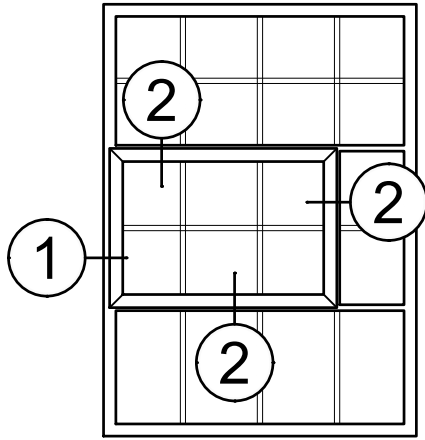

3250 Series 3-1/4" Thermal Fixed, Casement & Projected Windows

Product Details - False Vent Options - SR-16 & SR-33

SCALE 6"=1'-0"

WINCO RESERVES THE RIGHT TO MODIFY OR CHANGE INFORMATION WITHIN THIS BOOK WHEN DEEMED NECESSARY FOR PRODUCT IMPROVEMENT

SCALE 6"=1'-0"

© WINCO WINDOW COMPANY, INC. 2021

3250 Series 3-1/4" Thermal Fixed, Casement & Projected Windows

Product Details - False Vent Options - SR-91 & SR-92

SCALE 6"=1'-0"

WINCO RESERVES THE RIGHT TO MODIFY OR CHANGE INFORMATION WITHIN THIS BOOK WHEN DEEMED NECESSARY FOR PRODUCT IMPROVEMENT