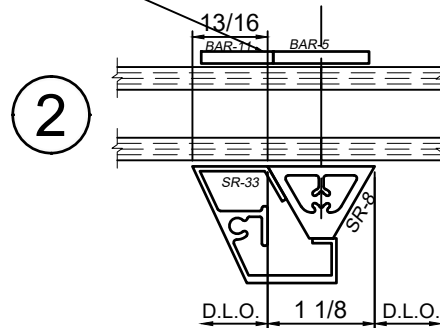

3250 Series 3-1/4" Thermal Fixed, Casement & Projected Windows

Product Details - False Vent Options - SR-16 & SR-33

SCALE 6"=1'-0"

WINCO RESERVES THE RIGHT TO MODIFY OR CHANGE INFORMATION WITHIN THIS BOOK WHEN DEEMED NECESSARY FOR PRODUCT IMPROVEMENT

© WINCO WINDOW COMPANY, INC. 2021

3250 Series 3-1/4" Thermal Fixed, Casement & Projected Windows

Product Details - False Vent Options - SR-46

WINCO RESERVES THE RIGHT TO MODIFY OR CHANGE INFORMATION WITHIN THIS BOOK WHEN DEEMED NECESSARY FOR PRODUCT IMPROVEMENT

SCALE 6"=1'-0"

© WINCO WINDOW COMPANY, INC. 2021

3250 Series 3-1/4" Thermal Fixed, Casement & Projected Windows

Product Details - False Vent Options - SR-91 & SR-92

SCALE 6"=1'-0"

WINCO RESERVES THE RIGHT TO MODIFY OR CHANGE INFORMATION WITHIN THIS BOOK WHEN DEEMED NECESSARY FOR PRODUCT IMPROVEMENT