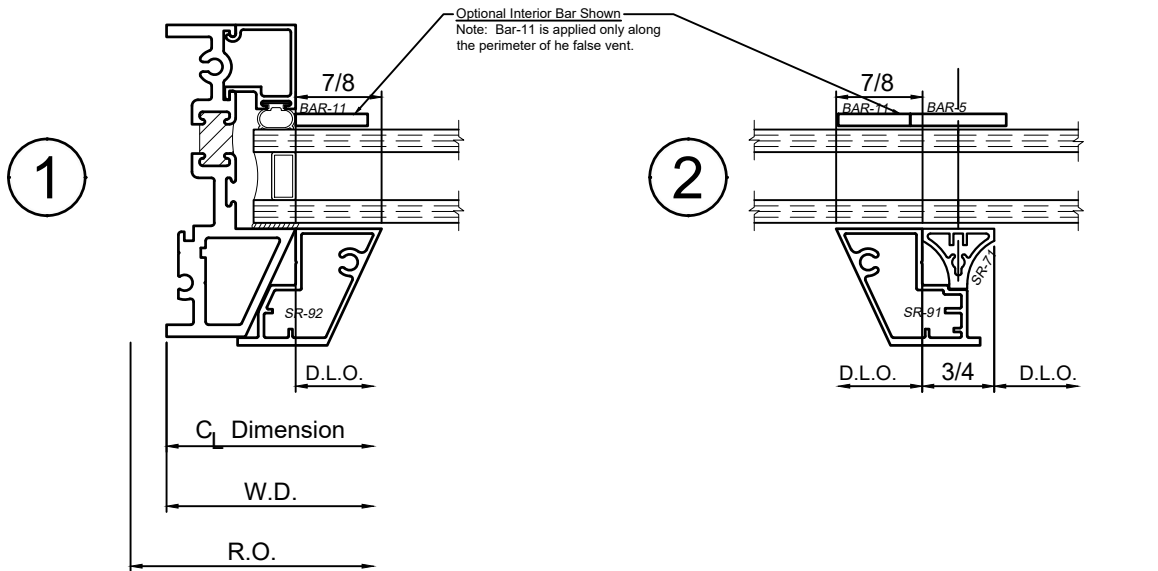

© WINCO WINDOW COMPANY, INC. 2021

3250 Series 3-1/4" Thermal Fixed, Casement & Projected Windows

Product Details - False Vent Options - SR-46

WINCO RESERVES THE RIGHT TO MODIFY OR CHANGE INFORMATION WITHIN THIS BOOK WHEN DEEMED NECESSARY FOR PRODUCT IMPROVEMENT

SCALE 6"=1'-0"

© WINCO WINDOW COMPANY, INC. 2021

3250 Series 3-1/4" Thermal Fixed, Casement & Projected Windows

Product Details - False Vent Options - SR-91 & SR-92

SCALE 6"=1'-0"

WINCO RESERVES THE RIGHT TO MODIFY OR CHANGE INFORMATION WITHIN THIS BOOK WHEN DEEMED NECESSARY FOR PRODUCT IMPROVEMENT