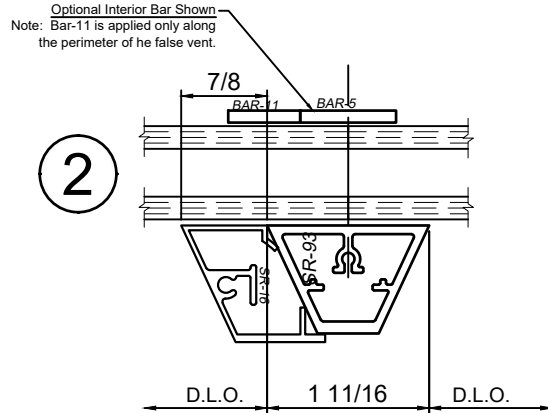

3250 Series 3-1/4" Thermal Fixed, Casement & Projected Windows

Product Details - False Vent Options - SR-16 & SR-33

SCALE 6"=1'-0"

WINCO RESERVES THE RIGHT TO MODIFY OR CHANGE INFORMATION WITHIN THIS BOOK WHEN DEEMED NECESSARY FOR PRODUCT IMPROVEMENT

SCALE 6"=1'-0"

© WINCO WINDOW COMPANY, INC. 2021

3250 Series 3-1/4" Thermal Fixed, Casement & Projected Windows

Product Details - False Vent Options - SR-91 & SR-92

SCALE 6"=1'-0"

WINCO RESERVES THE RIGHT TO MODIFY OR CHANGE INFORMATION WITHIN THIS BOOK WHEN DEEMED NECESSARY FOR PRODUCT IMPROVEMENT