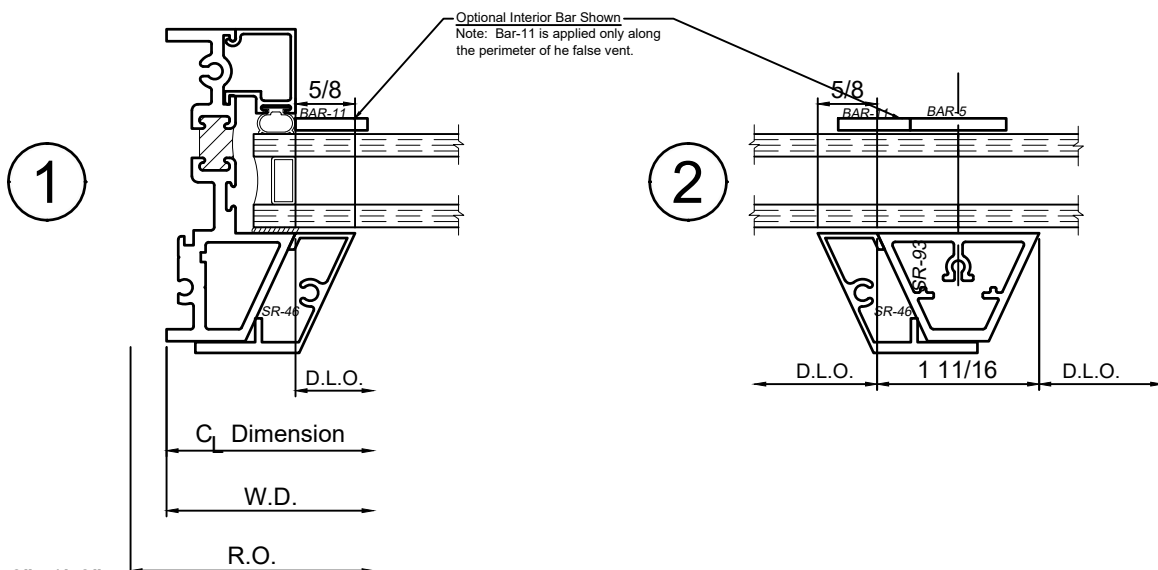

3250 Series 3-1/4" Thermal Fixed, Casement & Projected Windows

Product Details - False Vent Options - SR-16 & SR-33

SCALE 6"=1'-0"

WINCO RESERVES THE RIGHT TO MODIFY OR CHANGE INFORMATION WITHIN THIS BOOK WHEN DEEMED NECESSARY FOR PRODUCT IMPROVEMENT

SCALE 6"=1'-0"

© WINCO WINDOW COMPANY, INC. 2021

3250 Series 3-1/4" Thermal Fixed, Casement & Projected Windows

Product Details - False Vent Options - SR-91 & SR-92

SCALE 6"=1'-0"

WINCO RESERVES THE RIGHT TO MODIFY OR CHANGE INFORMATION WITHIN THIS BOOK WHEN DEEMED NECESSARY FOR PRODUCT IMPROVEMENT