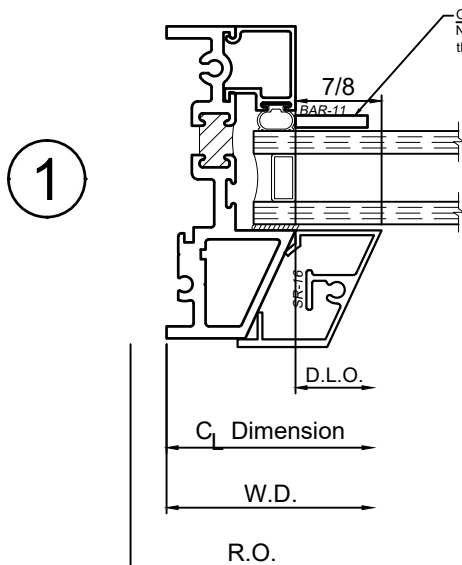

3250 Series 3-1/4" Thermal Fixed, Casement & Projected Windows

Product Details - False Vent Options - SR-16 & SR-33

SCALE 6"=1'-0"

WINCO RESERVES THE RIGHT TO MODIFY OR CHANGE INFORMATION WITHIN THIS BOOK WHEN DEEMED NECESSARY FOR PRODUCT IMPROVEMENT

SCALE 6"=1'-0"

© WINCO WINDOW COMPANY, INC. 2021

3250 Series 3-1/4" Thermal Fixed, Casement & Projected Windows

Product Details - False Vent Options - SR-91 & SR-92

SCALE 6"=1'-0"

WINCO RESERVES THE RIGHT TO MODIFY OR CHANGE INFORMATION WITHIN THIS BOOK WHEN DEEMED NECESSARY FOR PRODUCT IMPROVEMENT