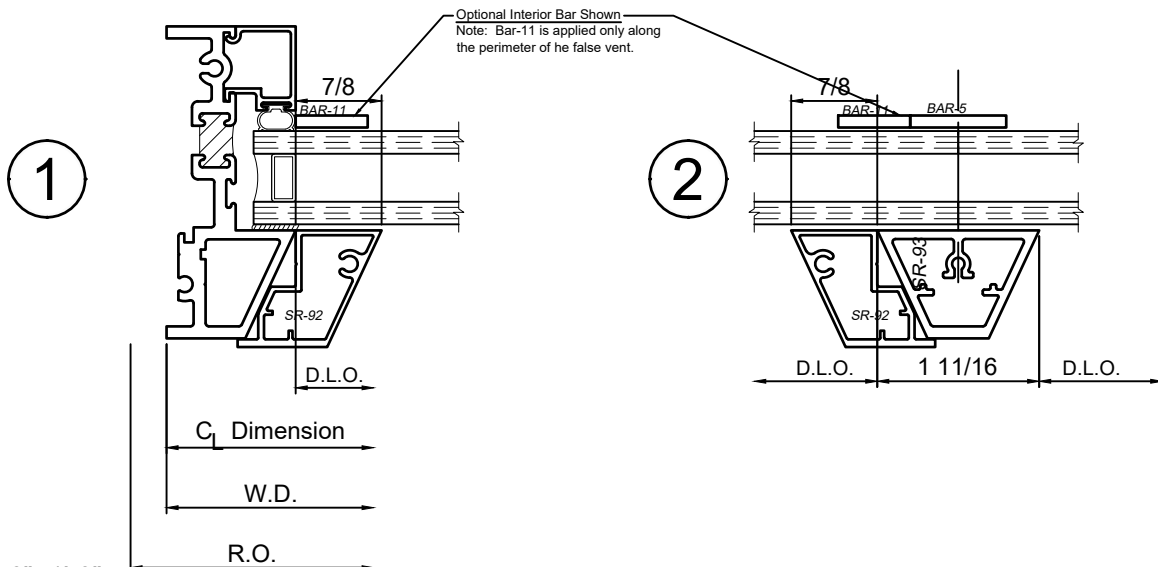

© WINCO WINDOW COMPANY, INC. 2021

3250 Series 3-1/4" Thermal Fixed, Casement & Projected Windows

Product Details - False Vent Options - SR-46

WINCO RESERVES THE RIGHT TO MODIFY OR CHANGE INFORMATION WITHIN THIS BOOK WHEN DEEMED NECESSARY FOR PRODUCT IMPROVEMENT

SCALE 6"=1'-0"

© WINCO WINDOW COMPANY, INC. 2021

3250 Series 3-1/4" Thermal Fixed, Casement & Projected Windows

Product Details - False Vent Options - SR-91 & SR-92

SCALE 6"=1'-0"

WINCO RESERVES THE RIGHT TO MODIFY OR CHANGE INFORMATION WITHIN THIS BOOK WHEN DEEMED NECESSARY FOR PRODUCT IMPROVEMENT