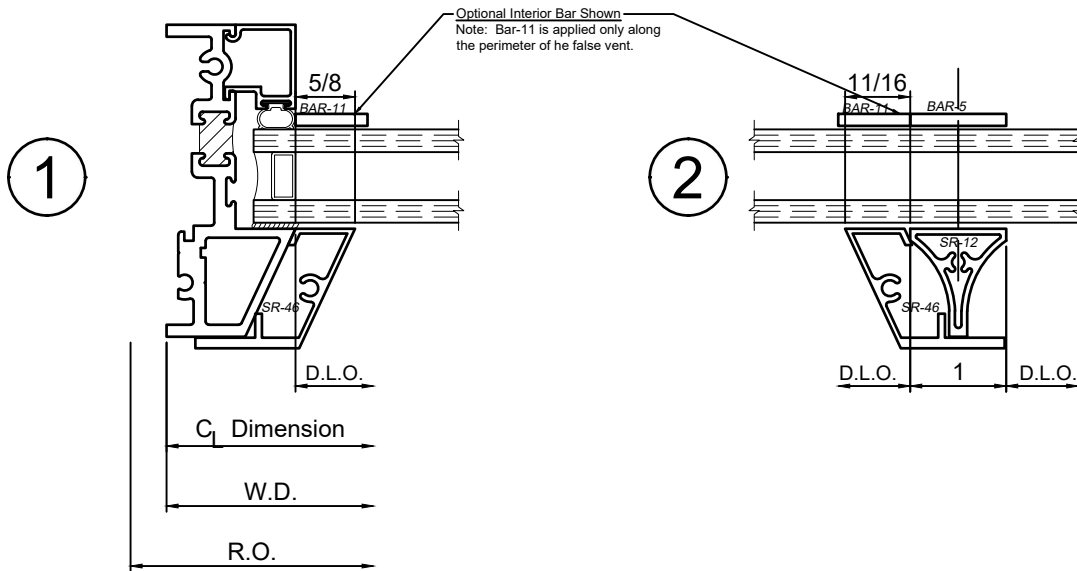

3250 Series 3-1/4" Thermal Fixed, Casement & Projected Windows

Product Details - False Vent Options - SR-16 & SR-33

SCALE 6"=1'-0"

WINCO RESERVES THE RIGHT TO MODIFY OR CHANGE INFORMATION WITHIN THIS BOOK WHEN DEEMED NECESSARY FOR PRODUCT IMPROVEMENT

SCALE 6"=1'-0"

© WINCO WINDOW COMPANY, INC. 2021

3250 Series 3-1/4" Thermal Fixed, Casement & Projected Windows

Product Details - False Vent Options - SR-91 & SR-92

SCALE 6"=1'-0"

WINCO RESERVES THE RIGHT TO MODIFY OR CHANGE INFORMATION WITHIN THIS BOOK WHEN DEEMED NECESSARY FOR PRODUCT IMPROVEMENT