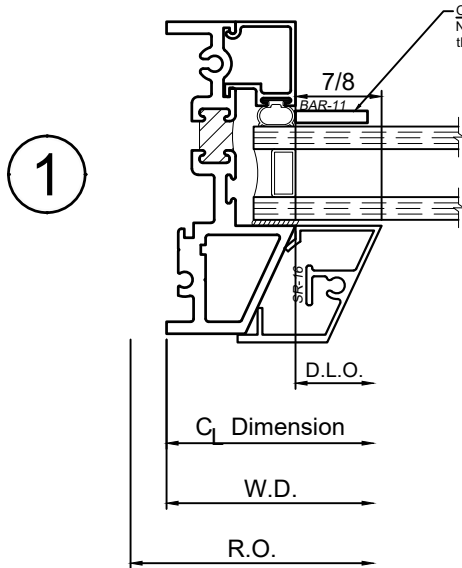

3250 Series 3-1/4" Thermal Fixed, Casement & Projected Windows

Product Details - False Vent Options - SR-16 & SR-33

SCALE 6"=1'-0"

WINCO RESERVES THE RIGHT TO MODIFY OR CHANGE INFORMATION WITHIN THIS BOOK WHEN DEEMED NECESSARY FOR PRODUCT IMPROVEMENT

© WINCO WINDOW COMPANY, INC. 2021

3250 Series 3-1/4" Thermal Fixed, Casement & Projected Windows

Product Details - False Vent Options - SR-46

WINCO RESERVES THE RIGHT TO MODIFY OR CHANGE INFORMATION WITHIN THIS BOOK WHEN DEEMED NECESSARY FOR PRODUCT IMPROVEMENT

SCALE 6"=1'-0"

© WINCO WINDOW COMPANY, INC. 2021

3250 Series 3-1/4" Thermal Fixed, Casement & Projected Windows

Product Details - False Vent Options - SR-91 & SR-92

SCALE 6"=1'-0"

WINCO RESERVES THE RIGHT TO MODIFY OR CHANGE INFORMATION WITHIN THIS BOOK WHEN DEEMED NECESSARY FOR PRODUCT IMPROVEMENT