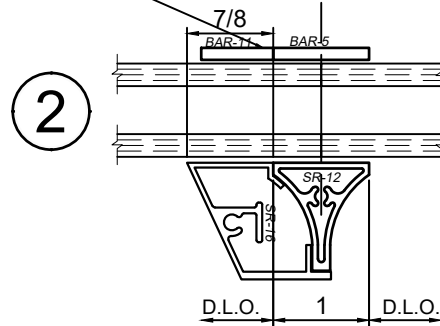

3250 Series 3-1/4" Thermal Fixed, Casement & Projected Windows

Product Details - False Vent Options - SR-16 & SR-33

SCALE 6"=1'-0"

WINCO RESERVES THE RIGHT TO MODIFY OR CHANGE INFORMATION WITHIN THIS BOOK WHEN DEEMED NECESSARY FOR PRODUCT IMPROVEMENT

© WINCO WINDOW COMPANY, INC. 2021

3250 Series 3-1/4" Thermal Fixed, Casement & Projected Windows

Product Details - False Vent Options - SR-46

WINCO RESERVES THE RIGHT TO MODIFY OR CHANGE INFORMATION WITHIN THIS BOOK WHEN DEEMED NECESSARY FOR PRODUCT IMPROVEMENT

SCALE 6"=1'-0"

© WINCO WINDOW COMPANY, INC. 2021

3250 Series 3-1/4" Thermal Fixed, Casement & Projected Windows

Product Details - False Vent Options - SR-91 & SR-92

SCALE 6"=1'-0"

WINCO RESERVES THE RIGHT TO MODIFY OR CHANGE INFORMATION WITHIN THIS BOOK WHEN DEEMED NECESSARY FOR PRODUCT IMPROVEMENT