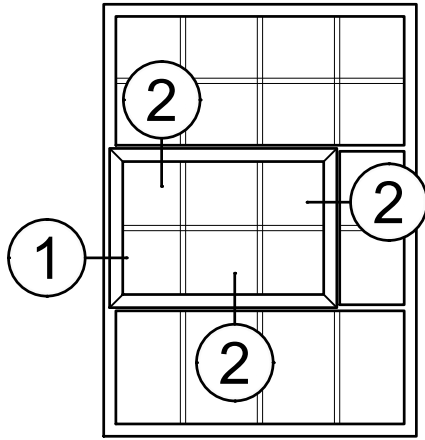

© WINCO WINDOW COMPANY, INC. 2021

3250 Series 3-1/4" Thermal Fixed, Casement & Projected Windows

Product Details - False Vent Options - SR-46

WINCO RESERVES THE RIGHT TO MODIFY OR CHANGE INFORMATION WITHIN THIS BOOK WHEN DEEMED NECESSARY FOR PRODUCT IMPROVEMENT

SCALE 6"=1'-0"

© WINCO WINDOW COMPANY, INC. 2021

3250 Series 3-1/4" Thermal Fixed, Casement & Projected Windows

Product Details - False Vent Options - SR-91 & SR-92

SCALE 6"=1'-0"

WINCO RESERVES THE RIGHT TO MODIFY OR CHANGE INFORMATION WITHIN THIS BOOK WHEN DEEMED NECESSARY FOR PRODUCT IMPROVEMENT