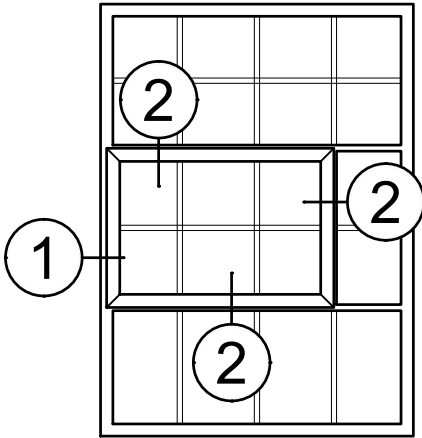

3250 Series 3-1/4" Thermal Fixed, Casement & Projected Windows

Product Details - False Vent Options - SR-16 & SR-33

SCALE 6"=1'-0"

WINCO RESERVES THE RIGHT TO MODIFY OR CHANGE INFORMATION WITHIN THIS BOOK WHEN DEEMED NECESSARY FOR PRODUCT IMPROVEMENT

SCALE 6"=1'-0"

© WINCO WINDOW COMPANY, INC. 2021

3250 Series 3-1/4" Thermal Fixed, Casement & Projected Windows

Product Details - False Vent Options - SR-91 & SR-92

SCALE 6"=1'-0"

WINCO RESERVES THE RIGHT TO MODIFY OR CHANGE INFORMATION WITHIN THIS BOOK WHEN DEEMED NECESSARY FOR PRODUCT IMPROVEMENT