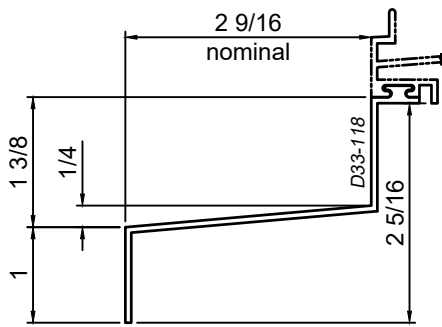

Sill Extender Sections - All Windows

Product Details - Universal Sill Extensions

Note: Trim shown is a sampling of WINCO's offering. Not all shapes are held in stock and minimum quantity order may be required. Consult your local WINCO sales representative for other trims available. It is WINCO's recommendation to install all trim and materials per WINCO's installation instructions.

WINCO RESERVES THE RIGHT TO MODIFY OR CHANGE INFORMATION WITHIN THIS BOOK WHEN DEEMED NECESSARY FOR PRODUCT IMPROVEMENT

SCALE 6"=1'-0"

© WINCO WINDOW COMPANY, INC. 2026