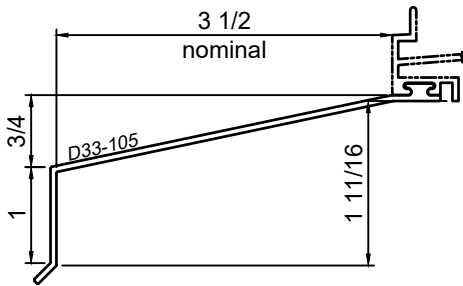

Sill Extender Sections - All Windows

Product Details - Universal Sill Extensions

Note: Trim shown is a sampling of WINCO's offering. Not all shapes are held in stock and minimum quantity order may be required. Consult your local WINCO sales representative for other trims available. It is WINCO's recommendation to install all trim and materials per WINCO's installation instructions.

WINCO RESERVES THE RIGHT TO MODIFY OR CHANGE INFORMATION WITHIN THIS BOOK WHEN DEEMED NECESSARY FOR PRODUCT IMPROVEMENT

SCALE 6"=1'-0"

© WINCO WINDOW COMPANY, INC. 2026