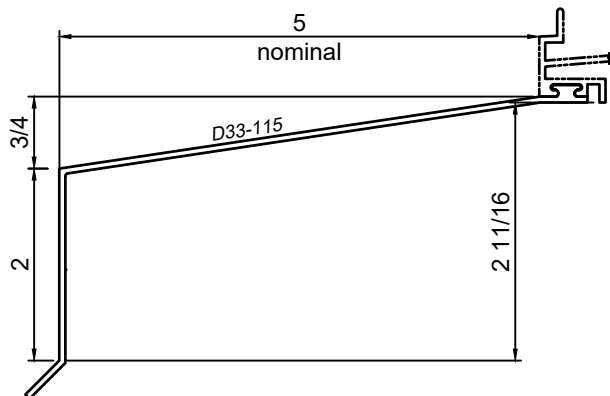

Sill Extender Sections - All Windows

Product Details - Universal Sill Extensions

Note: Trim shown is a sampling of WINCO's offering. Not all shapes are held in stock and minimum quantity order may be required. Consult your local WINCO sales representative for other trims available. It is WINCO's recommendation to install all trim and materials per WINCO's installation instructions.

WINCO RESERVES THE RIGHT TO MODIFY OR CHANGE INFORMATION WITHIN THIS BOOK WHEN DEEMED NECESSARY FOR PRODUCT IMPROVEMENT

SCALE 6"=1'-0"

© WINCO WINDOW COMPANY, INC. 2026