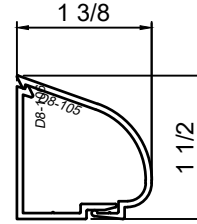

WINCO RESERVES THE RIGHT TO MODIFY OR CHANGE INFORMATION WITHIN THIS BOOK WHEN DEEMED NECESSARY FOR PRODUCT IMPROVEMENT

© WINCO WINDOW COMPANY, INC. 2026

SCALE 6"=1'-0"

SnapTrim Sections - All Windows

Product Details - Snap Trim

WINCO RESERVES THE RIGHT TO MODIFY OR CHANGE INFORMATION WITHIN THIS BOOK WHEN DEEMED NECESSARY FOR PRODUCT IMPROVEMENT

© WINCO WINDOW COMPANY, INC. 2026

SCALE 6"=1'-0"

SnapTrim Sections - All Windows

Product Details - Sculptured Snap Trim

WINCO RESERVES THE RIGHT TO MODIFY OR CHANGE INFORMATION WITHIN THIS BOOK WHEN DEEMED NECESSARY FOR PRODUCT IMPROVEMENT

© WINCO WINDOW COMPANY, INC. 2026

SCALE 6"=1'-0"

SnapTrim Sections - All Windows

Product Details - Snap Trim (Column Covers)