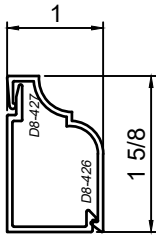

WINCO RESERVES THE RIGHT TO MODIFY OR CHANGE INFORMATION WITHIN THIS BOOK WHEN DEEMED NECESSARY FOR PRODUCT IMPROVEMENT

© WINCO WINDOW COMPANY, INC. 2026

SCALE 6"=1'-0"

SnapTrim Sections - All Windows

Product Details - Snap Trim

WINCO RESERVES THE RIGHT TO MODIFY OR CHANGE INFORMATION WITHIN THIS BOOK WHEN DEEMED NECESSARY FOR PRODUCT IMPROVEMENT

© WINCO WINDOW COMPANY, INC. 2026

SCALE 6"=1'-0"

SnapTrim Sections - All Windows

Product Details - Sculptured Snap Trim

WINCO RESERVES THE RIGHT TO MODIFY OR CHANGE INFORMATION WITHIN THIS BOOK WHEN DEEMED NECESSARY FOR PRODUCT IMPROVEMENT

© WINCO WINDOW COMPANY, INC. 2026

SCALE 6"=1'-0"

SnapTrim Sections - All Windows

Product Details - Snap Trim (Column Covers)