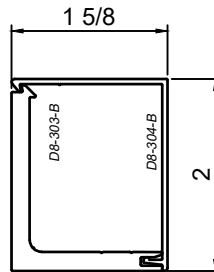

SnapTrim Sections - All Windows

Product Details - Snap Trim

Note: Trim shown is a sampling of WINCO's offering. Not all shapes are held in stock and minimum quantity order may be required. Consult your local WINCO sales representative for other trims available. It is WINCO's recommendation to install all trim and materials per WINCO's installation instructions.

WINCO RESERVES THE RIGHT TO MODIFY OR CHANGE INFORMATION WITHIN THIS BOOK WHEN DEEMED NECESSARY FOR PRODUCT IMPROVEMENT

© WINCO WINDOW COMPANY, INC. 2026

SCALE 6"=1'-0"