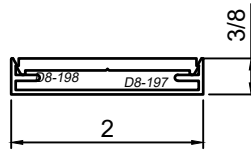

© WINCO WINDOW COMPANY, INC. 2026

SCALE 6"=1'-0"