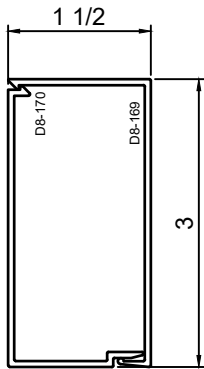

WINCO RESERVES THE RIGHT TO MODIFY OR CHANGE INFORMATION WITHIN THIS BOOK WHEN DEEMED NECESSARY FOR PRODUCT IMPROVEMENT

© WINCO WINDOW COMPANY, INC. 2026

SCALE 6"=1'-0"

SnapTrim Sections - All Windows

Product Details - Snap Trim

WINCO RESERVES THE RIGHT TO MODIFY OR CHANGE INFORMATION WITHIN THIS BOOK WHEN DEEMED NECESSARY FOR PRODUCT IMPROVEMENT

© WINCO WINDOW COMPANY, INC. 2026

SCALE 6"=1'-0"

SnapTrim Sections - All Windows

Product Details - Sculptured Snap Trim