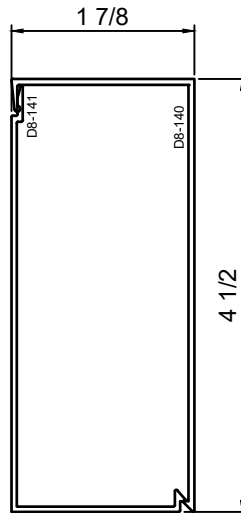

WINCO RESERVES THE RIGHT TO MODIFY OR CHANGE INFORMATION WITHIN THIS BOOK WHEN DEEMED NECESSARY FOR PRODUCT IMPROVEMENT

© WINCO WINDOW COMPANY, INC. 2026

SCALE 6"=1'-0"

SnapTrim Sections - All Windows

Product Details - Snap Trim

WINCO RESERVES THE RIGHT TO MODIFY OR CHANGE INFORMATION WITHIN THIS BOOK WHEN DEEMED NECESSARY FOR PRODUCT IMPROVEMENT

© WINCO WINDOW COMPANY, INC. 2026

SCALE 6"=1'-0"

SnapTrim Sections - All Windows

Product Details - Sculptured Snap Trim