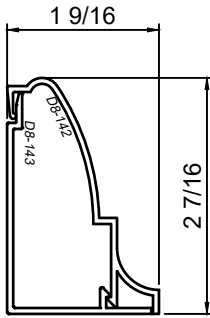

WINCO RESERVES THE RIGHT TO MODIFY OR CHANGE INFORMATION WITHIN THIS BOOK WHEN DEEMED NECESSARY FOR PRODUCT IMPROVEMENT

© WINCO WINDOW COMPANY, INC. 2026

SCALE 6"=1'-0"

SnapTrim Sections - All Windows

Product Details - Snap Trim

WINCO RESERVES THE RIGHT TO MODIFY OR CHANGE INFORMATION WITHIN THIS BOOK WHEN DEEMED NECESSARY FOR PRODUCT IMPROVEMENT

© WINCO WINDOW COMPANY, INC. 2026

SCALE 6"=1'-0"

SnapTrim Sections - All Windows

Product Details - Sculptured Snap Trim

WINCO RESERVES THE RIGHT TO MODIFY OR CHANGE INFORMATION WITHIN THIS BOOK WHEN DEEMED NECESSARY FOR PRODUCT IMPROVEMENT

© WINCO WINDOW COMPANY, INC. 2026

SCALE 6"=1'-0"

SnapTrim Sections - All Windows

Product Details - Snap Trim (Column Covers)