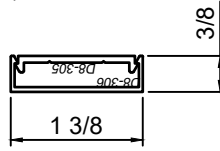

© WINCO WINDOW COMPANY, INC. 2026

SCALE 6"=1'-0"