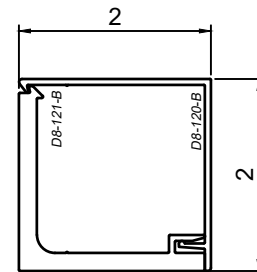

WINCO RESERVES THE RIGHT TO MODIFY OR CHANGE INFORMATION WITHIN THIS BOOK WHEN DEEMED NECESSARY FOR PRODUCT IMPROVEMENT

© WINCO WINDOW COMPANY, INC. 2026

SCALE 6"=1'-0"

SnapTrim Sections - All Windows

Product Details - Snap Trim

WINCO RESERVES THE RIGHT TO MODIFY OR CHANGE INFORMATION WITHIN THIS BOOK WHEN DEEMED NECESSARY FOR PRODUCT IMPROVEMENT

© WINCO WINDOW COMPANY, INC. 2026

SCALE 6"=1'-0"

SnapTrim Sections - All Windows

Product Details - Sculptured Snap Trim