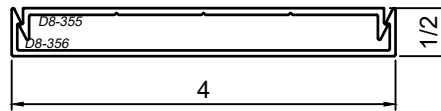

© WINCO WINDOW COMPANY, INC. 2026

SCALE 6"=1'-0"