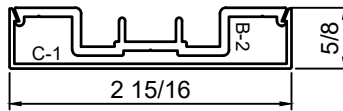

© WINCO WINDOW COMPANY, INC. 2026

SCALE 6"=1'-0"