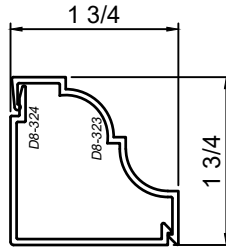

WINCO RESERVES THE RIGHT TO MODIFY OR CHANGE INFORMATION WITHIN THIS BOOK WHEN DEEMED NECESSARY FOR PRODUCT IMPROVEMENT

© WINCO WINDOW COMPANY, INC. 2026

SCALE 6"=1'-0"

SnapTrim Sections - All Windows

Product Details - Sculptured Snap Trim

WINCO RESERVES THE RIGHT TO MODIFY OR CHANGE INFORMATION WITHIN THIS BOOK WHEN DEEMED NECESSARY FOR PRODUCT IMPROVEMENT

© WINCO WINDOW COMPANY, INC. 2026

SCALE 6"=1'-0"

SnapTrim Sections - All Windows

Product Details - Snap Trim (Column Covers)