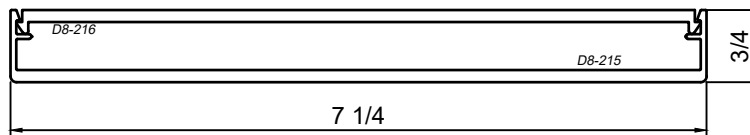

SnapTrim Sections - All Windows

Product Details - Snap Trim (Column Covers)

Note: Trim shown is a sampling of WINCO's offering. Not all shapes are held in stock and minimum quantity order may be required. Consult your local WINCO sales representative for other trims available. It is WINCO's recommendation to install all trim and materials per WINCO's installation instructions.

WINCO RESERVES THE RIGHT TO MODIFY OR CHANGE INFORMATION WITHIN THIS BOOK WHEN DEEMED NECESSARY FOR PRODUCT IMPROVEMENT

© WINCO WINDOW COMPANY, INC. 2026

SCALE 6"=1'-0"