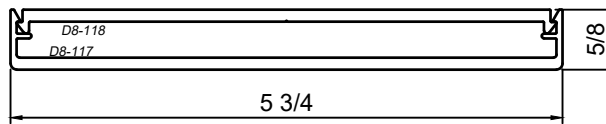

SnapTrim Sections - All Windows

Product Details - Snap Trim (Column Covers)

Note: Trim shown is a sampling of WINCO's offering. Not all shapes are held in stock and minimum quantity order may be required. Consult your local WINCO sales representative for other trims available. It is WINCO's recommendation to install all trim and materials per WINCO's installation instructions.

WINCO RESERVES THE RIGHT TO MODIFY OR CHANGE INFORMATION WITHIN THIS BOOK WHEN DEEMED NECESSARY FOR PRODUCT IMPROVEMENT

© WINCO WINDOW COMPANY, INC. 2026

SCALE 6"=1'-0"