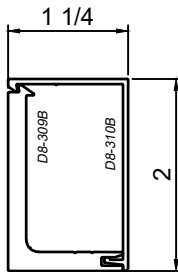

WINCO RESERVES THE RIGHT TO MODIFY OR CHANGE INFORMATION WITHIN THIS BOOK WHEN DEEMED NECESSARY FOR PRODUCT IMPROVEMENT

© WINCO WINDOW COMPANY, INC. 2026

SCALE 6"=1'-0"

SnapTrim Sections - All Windows

Product Details - Snap Trim

WINCO RESERVES THE RIGHT TO MODIFY OR CHANGE INFORMATION WITHIN THIS BOOK WHEN DEEMED NECESSARY FOR PRODUCT IMPROVEMENT

© WINCO WINDOW COMPANY, INC. 2026

SCALE 6"=1'-0"

SnapTrim Sections - All Windows

Product Details - Sculptured Snap Trim