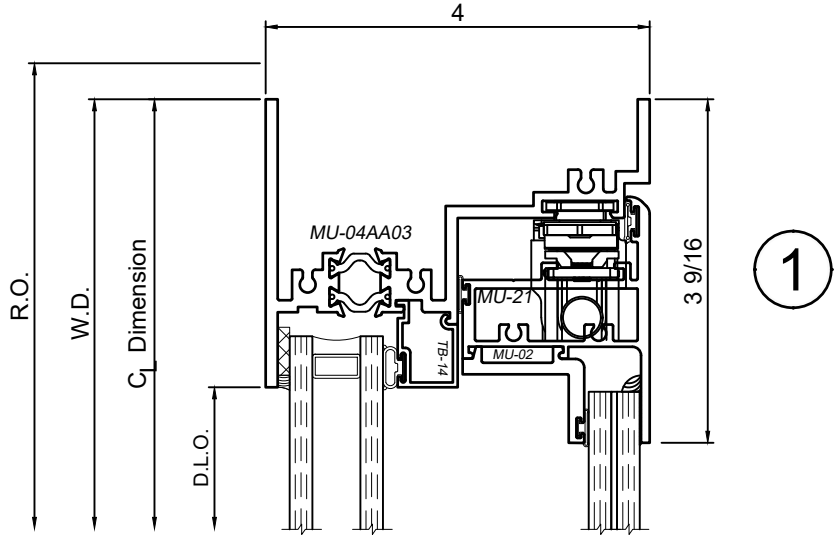

8800 Series 4" Thermal Fixed Human Impact Windows

Product Details - Fixed - Picture Window

Note: Multiple configurations of this window system are available. Refer to the WINCO website for additional options or contact your local WINCO Sales Representative for information.

WINCO RESERVES THE RIGHT TO MODIFY OR CHANGE INFORMATION WITHIN THIS BOOK WHEN DEEMED NECESSARY FOR PRODUCT IMPROVEMENT

© WINCO WINDOW COMPANY, INC. 2026

3

SCALE 6"=1'-0"