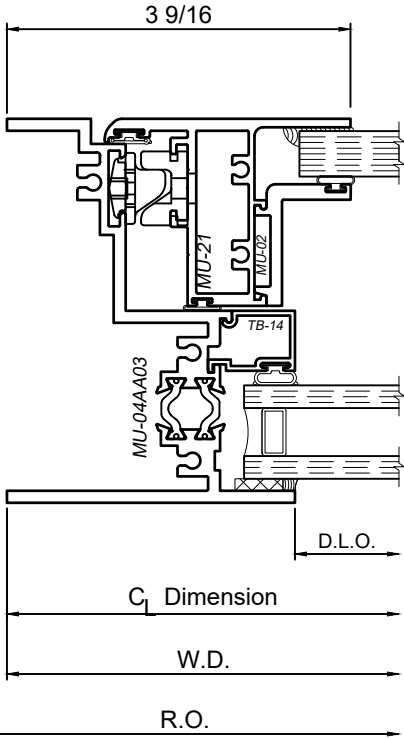

8800 Series 4" Thermal Fixed Human Impact Windows

Product Details - Fixed - Picture Window

Note: Multiple configurations of this window system are available. Refer to the WINCO website for additional options or contact your local WINCO Sales Representative for information.

WINCO RESERVES THE RIGHT TO MODIFY OR CHANGE INFORMATION WITHIN THIS BOOK WHEN DEEMED NECESSARY FOR PRODUCT IMPROVEMENT

© WINCO WINDOW COMPANY, INC. 2026

3

SCALE 6"=1'-0"