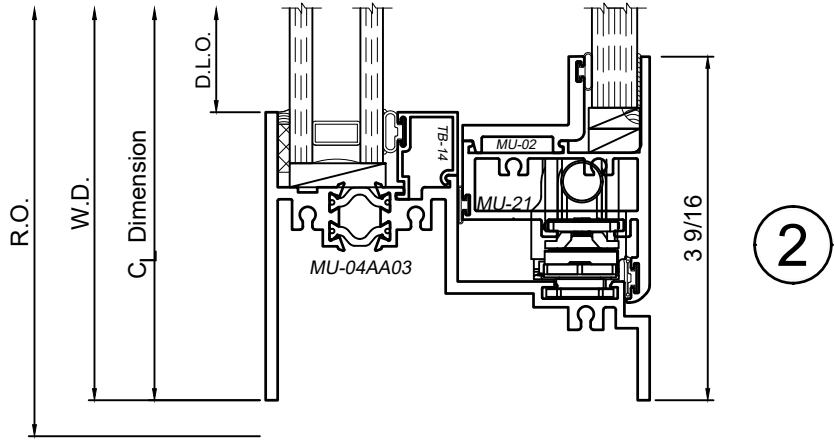

8800 Series 4" Thermal Fixed Human Impact Windows

Product Details - Fixed - Picture Window

Note: Multiple configurations of this window system are available. Refer to the WINCO website for additional options or contact your local WINCO Sales Representative for information.

WINCO RESERVES THE RIGHT TO MODIFY OR CHANGE INFORMATION WITHIN THIS BOOK WHEN DEEMED NECESSARY FOR PRODUCT IMPROVEMENT

© WINCO WINDOW COMPANY, INC. 2026

3

SCALE 6"=1'-0"