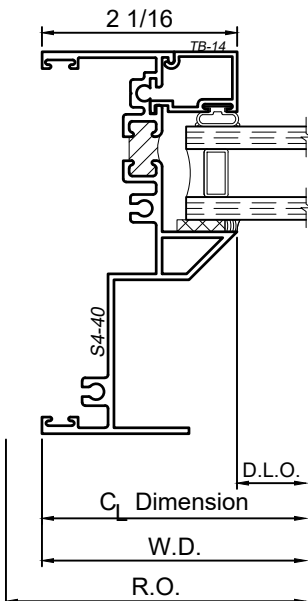

4" Thermal Hung Replica and Slider Replica Windows

Product Details - Fixed over Fixed [HR-3]

Note: Multiple configurations of this window system are available. Refer to the WINCO website for additional options or contact your local WINCO Sales Representative for information.

WINCO RESERVES THE RIGHT TO MODIFY OR CHANGE INFORMATION WITHIN THIS BOOK WHEN DEEMED NECESSARY FOR PRODUCT IMPROVEMENT

Grand Park Center
Fixed I.G. only
1" I.G. w/ TB-14 Bead
All Grid Option

Not compatible
w/ RS-xx, F14-xx, FS-xx, TS-xx
or Blind Access Sash

SCALE 6"=1'-0"