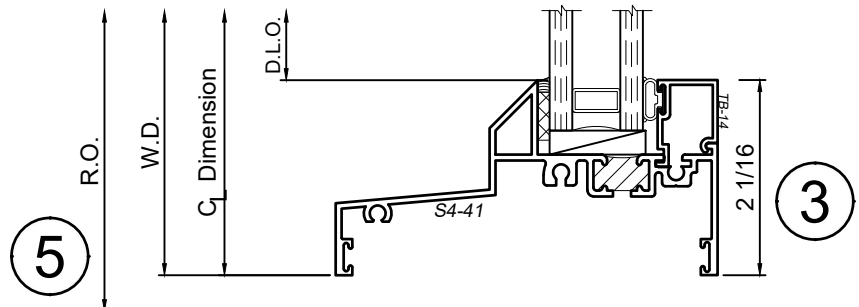

4" Thermal Hung Replica and Slider Replica Windows

Product Details - Fixed over Fixed [HR-3]

Note: Multiple configurations of this window system are available. Refer to the WINCO website for additional options or contact your local WINCO Sales Representative for information.

WINCO RESERVES THE RIGHT TO MODIFY OR CHANGE INFORMATION WITHIN THIS BOOK WHEN DEEMED NECESSARY FOR PRODUCT IMPROVEMENT

Grand Park Center
Fixed I.G. only
1" I.G. w/ TB-14 Bead
All Grid Option

Not compatible
w/ RS-xx, F14-xx, FS-xx, TS-xx
or Blind Access Sash

SCALE 6"=1'-0"