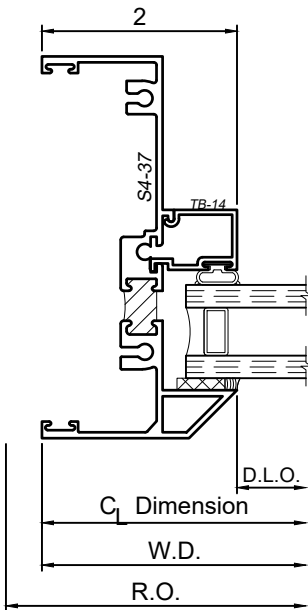

4" Thermal Hung Replica and Slider Replica Windows

Product Details - Fixed over Fixed [HR-3]

Note: Multiple configurations of this window system are available. Refer to the WINCO website for additional options or contact your local WINCO Sales Representative for information.

WINCO RESERVES THE RIGHT TO MODIFY OR CHANGE INFORMATION WITHIN THIS BOOK WHEN DEEMED NECESSARY FOR PRODUCT IMPROVEMENT

Grand Park Center
Fixed I.G. only
1" I.G. w/ TB-14 Bead
All Grid Option

Not compatible
w/ RS-xx, F14-xx, FS-xx, TS-xx
or Blind Access Sash

SCALE 6"=1'-0"