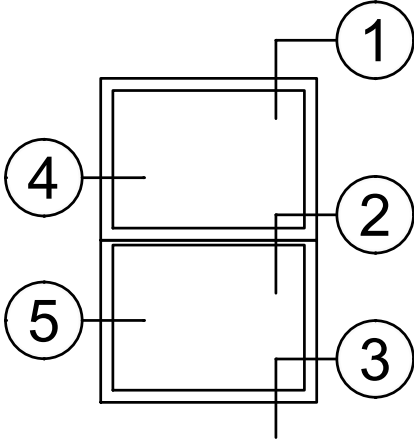

4" Thermal Hung Replica and Slider Replica Windows

Product Details - Fixed over Fixed [HR-3]

Note: Multiple configurations of this window system are available. Refer to the WINCO website for additional options or contact your local WINCO Sales Representative for information.

WINCO RESERVES THE RIGHT TO MODIFY OR CHANGE INFORMATION WITHIN THIS BOOK WHEN DEEMED NECESSARY FOR PRODUCT IMPROVEMENT

Grand Park Center
Fixed I.G. only
1" I.G. w/ TB-14 Bead
All Grid Option

Not compatible
w/ RS-xx, F14-xx, FS-xx, TS-xx
or Blind Access Sash

SCALE 6"=1'-0"