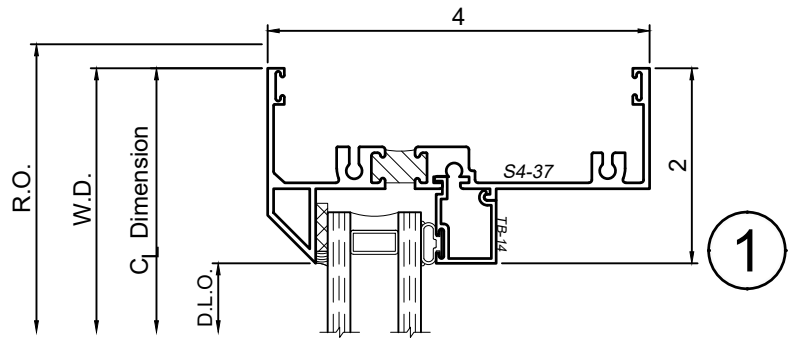

4" Thermal Hung Replica and Slider Replica Windows

Product Details - Fixed over Fixed [HR-3]

Note: Multiple configurations of this window system are available. Refer to the WINCO website for additional options or contact your local WINCO Sales Representative for information.

WINCO RESERVES THE RIGHT TO MODIFY OR CHANGE INFORMATION WITHIN THIS BOOK WHEN DEEMED NECESSARY FOR PRODUCT IMPROVEMENT

Grand Park Center
Fixed I.G. only
1" I.G. w/ TB-14 Bead
All Grid Option

Not compatible
w/ RS-xx, F14-xx, FS-xx, TS-xx
or Blind Access Sash

SCALE 6"=1'-0"