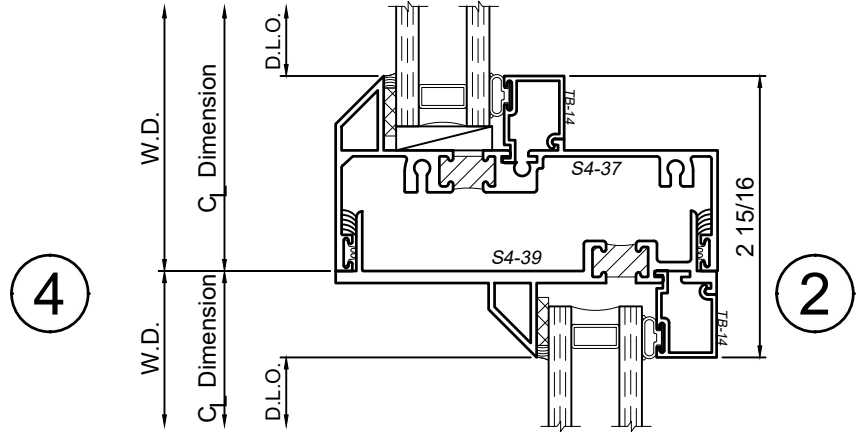

4" Thermal Hung Replica and Slider Replica Windows

Product Details - Fixed over Fixed [HR-3]

Note: Multiple configurations of this window system are available. Refer to the WINCO website for additional options or contact your local WINCO Sales Representative for information.

WINCO RESERVES THE RIGHT TO MODIFY OR CHANGE INFORMATION WITHIN THIS BOOK WHEN DEEMED NECESSARY FOR PRODUCT IMPROVEMENT

Grand Park Center
Fixed I.G. only
1" I.G. w/ TB-14 Bead
All Grid Option

Not compatible
w/ RS-xx, F14-xx, FS-xx, TS-xx
or Blind Access Sash

SCALE 6"=1'-0"