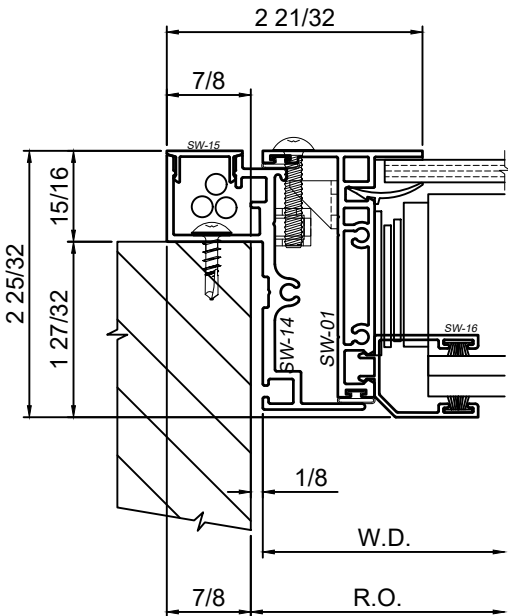

Transira™ Motorized Shade Accessory Sash

Product Details - Accessory Sash in Retro-fit Configuration

Note: Multiple configurations of this window system are available. Refer to the WINCO website for additional options or contact your local WINCO Sales Representative for information.

WINCO RESERVES THE RIGHT TO MODIFY OR CHANGE INFORMATION WITHIN THIS BOOK WHEN DEEMED NECESSARY FOR PRODUCT IMPROVEMENT

The Retro-fit Configuration is designed to be used in conjunction with new or existing Storefront, Curtain Wall or inboard of existing primary windows. While the accessory sash containing the motorized shade can be opened for maintenance purposes, it is not intended to be opened for ventilation. Shimming not shown in these graphics for clarity of system.

© WINCO WINDOW COMPANY, INC. 2026

SCALE 6"=1'-0"

3

4