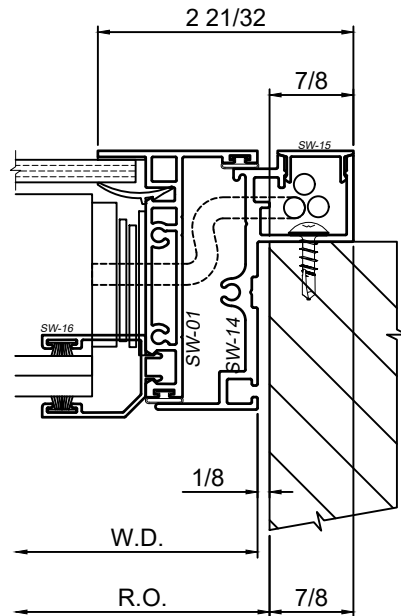

Transira™ Motorized Shade Accessory Sash

Product Details - Accessory Sash in Retro-fit Configuration

Note: Multiple configurations of this window system are available. Refer to the WINCO website for additional options or contact your local WINCO Sales Representative for information.

WINCO RESERVES THE RIGHT TO MODIFY OR CHANGE INFORMATION WITHIN THIS BOOK WHEN DEEMED NECESSARY FOR PRODUCT IMPROVEMENT

The Retro-fit Configuration is designed to be used in conjunction with new or existing Storefront, Curtain Wall or inboard of existing primary windows. While the accessory sash containing the motorized shade can be opened for maintenance purposes, it is not intended to be opened for ventilation. Shimming not shown in these graphics for clarity of system.

© WINCO WINDOW COMPANY, INC. 2026

SCALE 6"=1'-0"

3

4