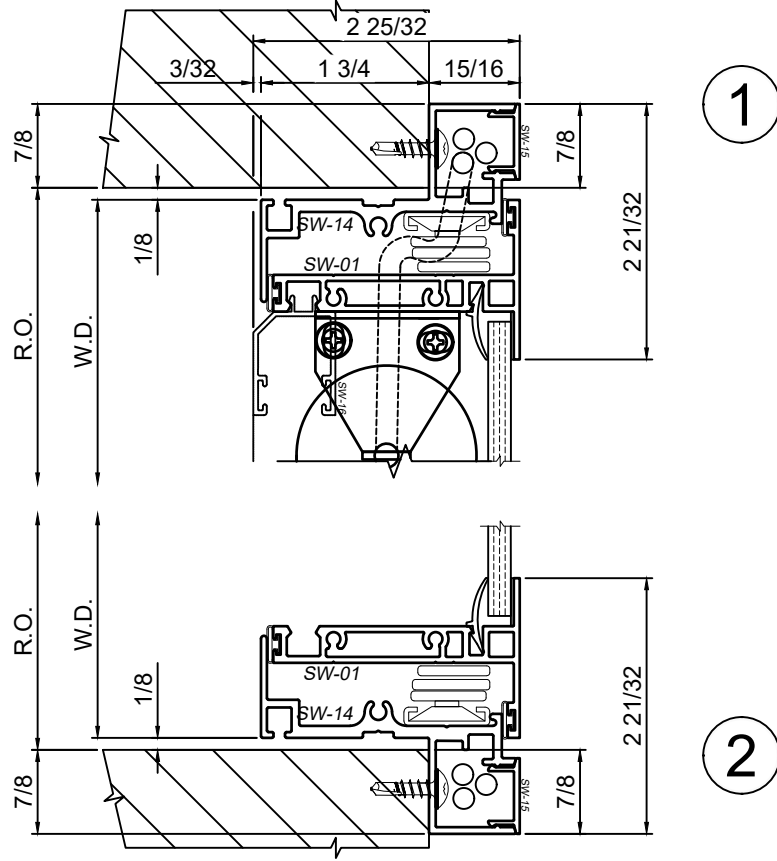

WINCO RESERVES THE RIGHT TO MODIFY OR CHANGE INFORMATION WITHIN THIS BOOK WHEN DEEMED NECESSARY FOR PRODUCT IMPROVEMENT

The Retro-fit Configuration is designed to be used in conjunction with new or existing Storefront, Curtain Wall or inboard of existing primary windows. While the accessory sash containing the motorized shade can be opened for maintenance purposes, it is not intended to be opened for ventilation. Shimming not shown in these graphics for clarity of system.

© WINCO WINDOW COMPANY, INC. 2026

SCALE 6"=1'-0"

3

4